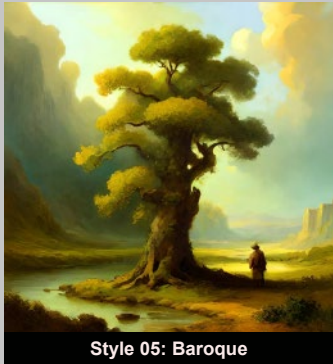

Style 01: Art Deco

AI Prompt: Art Deco style by artist Tamara de Lempicka of a tree using yellow and green color pallet

Style 02: Abstract expressionism

AI Prompt: Abstract expressionism style by artist Robert Motherwell of a tree using yellow and green color pallet

Style 03: Art Nouveau

AI Prompt: Art Nouveau style by artist Alphonse Mucha of a tree using yellow and green color pallet

Style 04: Avant Guard

AI Prompt: Avant Guard style by artist Pablo Picasso of a tree using yellow and green color pallet

Style 05: Baroque

AI Prompt: Baroque style by artist Rembrandt of a tree using yellow and green color pallet

Style 06: Bauhaus

AI Prompt: Bauhaus style by artist Wassily Kandinsky of a tree using yellow and green color pallet