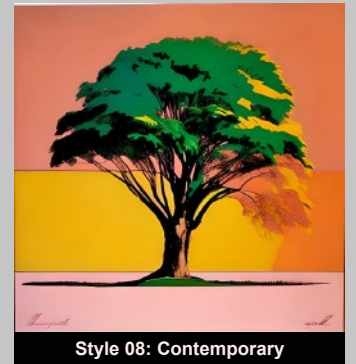

Style 01: Art Deco

AI Prompt: Art Deco style by artist Tamara de Lempicka of a tree using yellow and green color pallet

Style 02: Abstract expressionism

AI Prompt: Abstract expressionism style by artist Robert Motherwell of a tree using yellow and green color pallet

Style 03: Art Nouveau

AI Prompt: Art Nouveau style by artist Alphonse Mucha of a tree using yellow and green color pallet

Style 04: Avant Guard

AI Prompt: Avant Guard style by artist Pablo Picasso of a tree using yellow and green color pallet

Style 05: Baroque

AI Prompt: Baroque style by artist Rembrandt of a tree using yellow and green color pallet

Style 06: Bauhaus

AI Prompt: Bauhaus style by artist Wassily Kandinsky of a tree using yellow and green color pallet

Style 07: Classicism

AI Prompt: Classicism style by artist Jacques-Louis David of a tree using yellow and green color pallet

Style 08: Contemporary

AI Prompt: Contemporary Art style by artist Andy Warhol of a tree using yellow and green color pallet